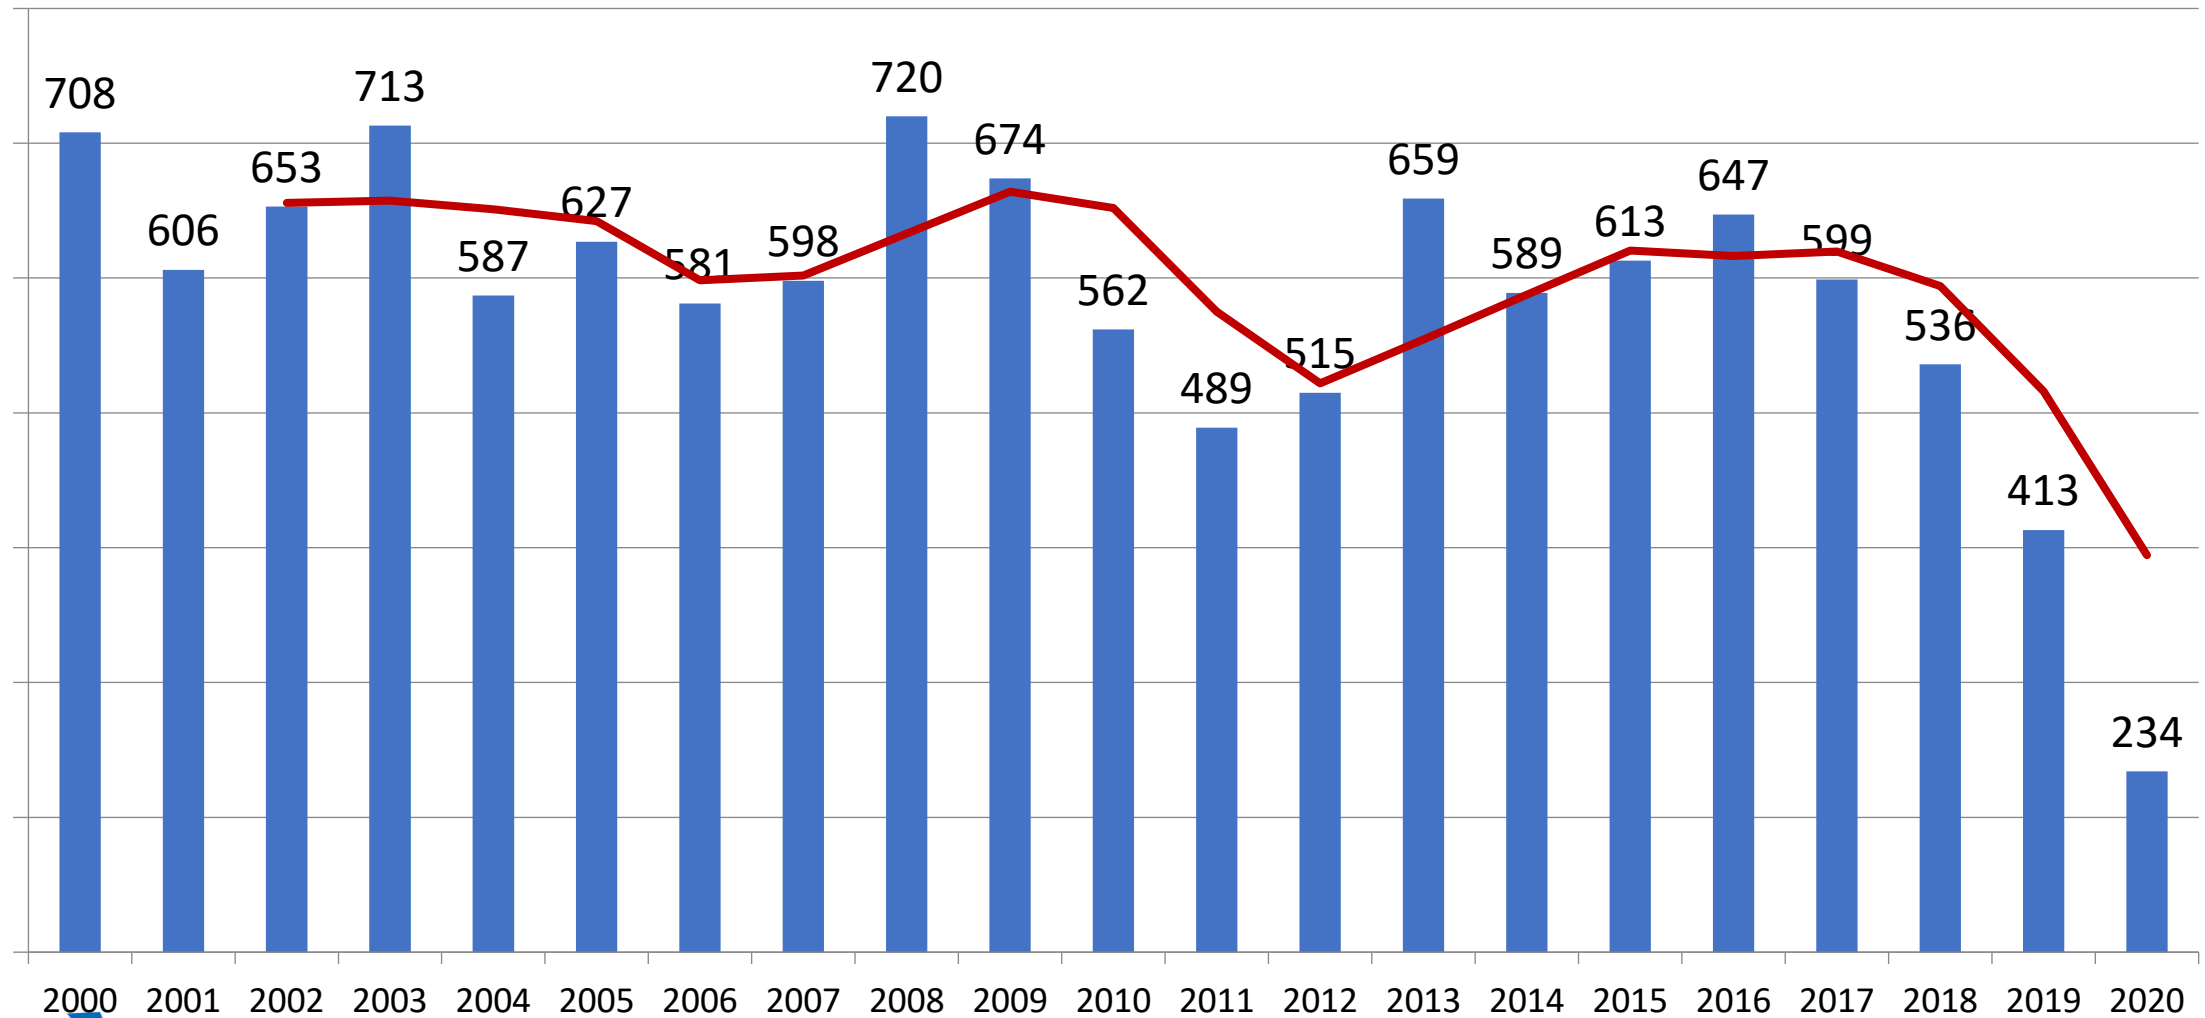

Fietsdiefstal PZ LRH