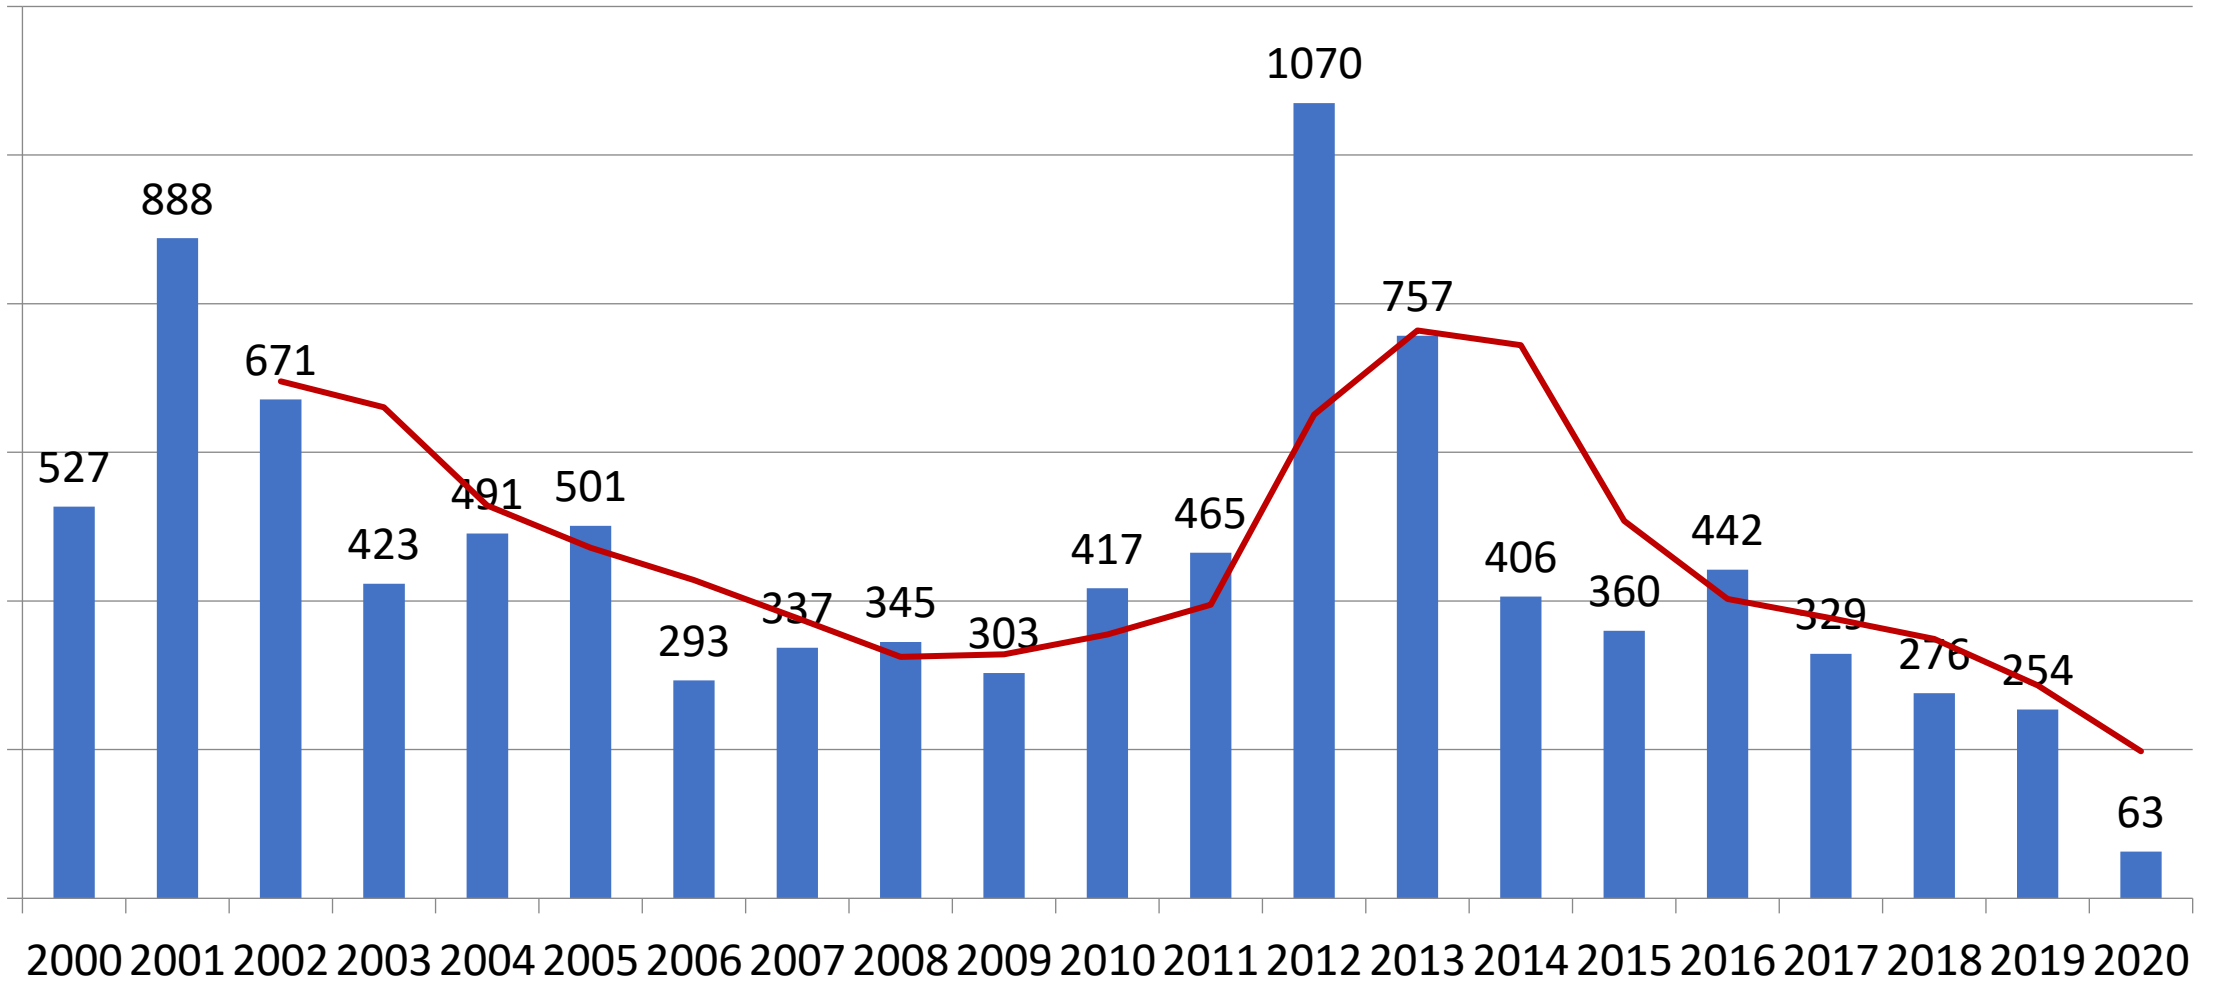

Zakkenrollerij PZ LRH