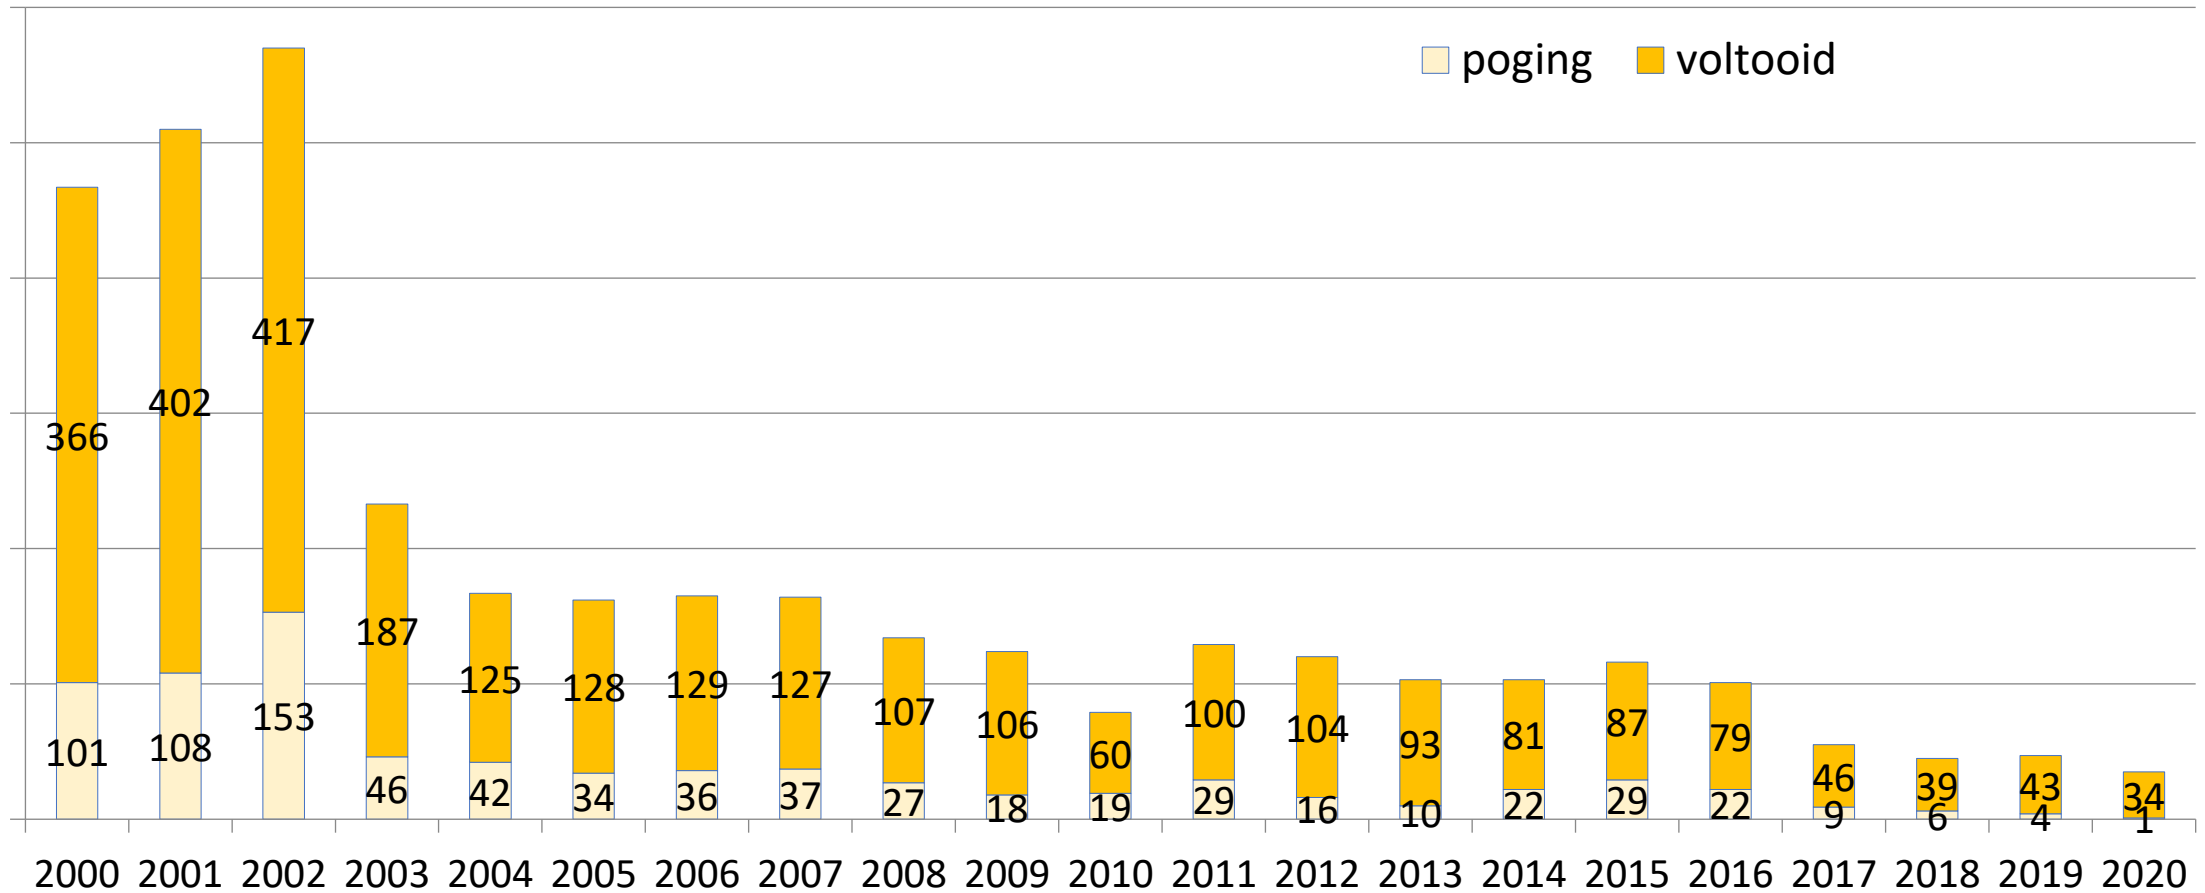

Autodiefstal PZ LRH