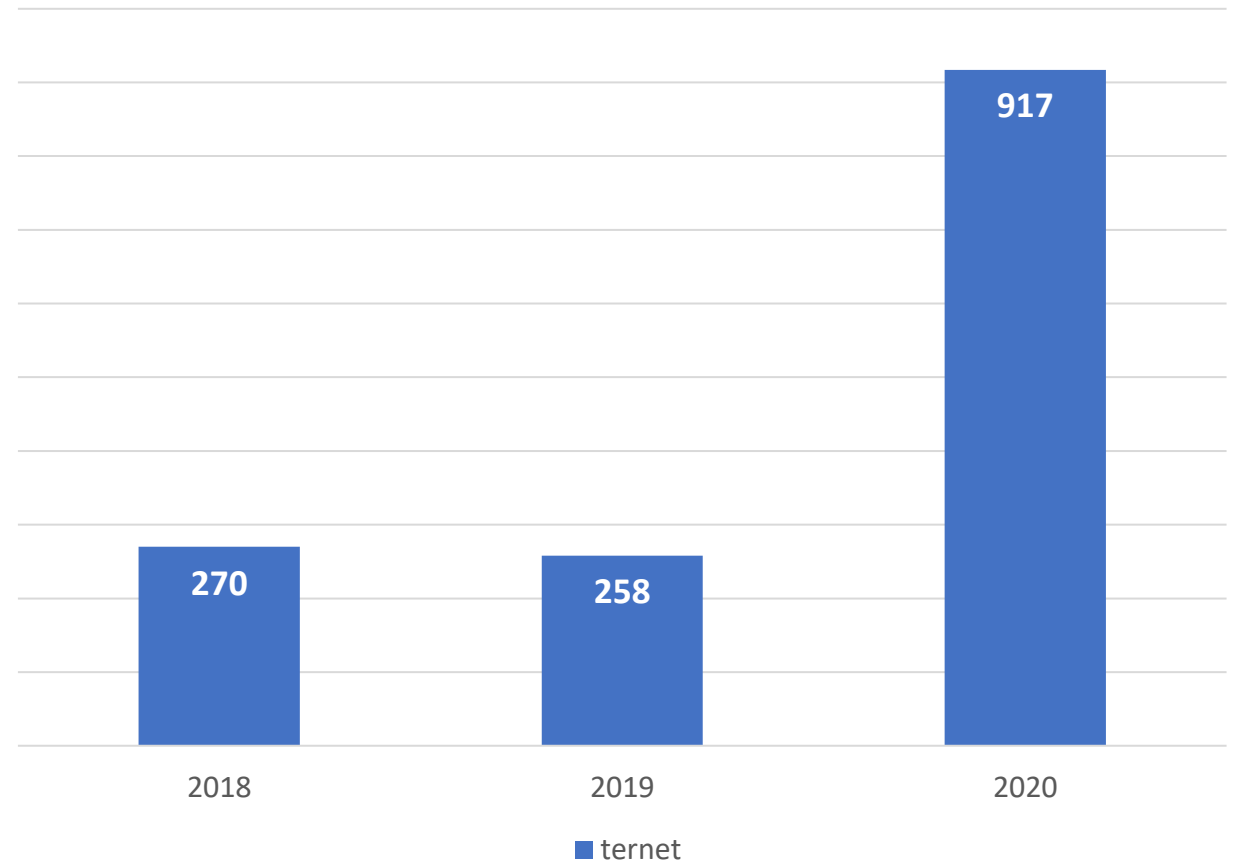

23 511,78 € wegens niet-toegelaten activiteiten
67 810,48 € wegens domiciliefraude

Hasselt; 131

Diepenbeek; 23

Lummen; 21

Halen; 6

Herk-de-Stad; 6

Internetcriminaliteit

Internet- criminaliteit

Internetcriminaliteit

The background features several overlapping, tilted rectangular shapes in various shades of blue and purple. The largest shape is a light blue rectangle in the upper left. Other shapes in darker blue and purple are scattered around it. In the lower right, there is a large, faint, dark grey watermark of the letters 'inb' in a stylized font.