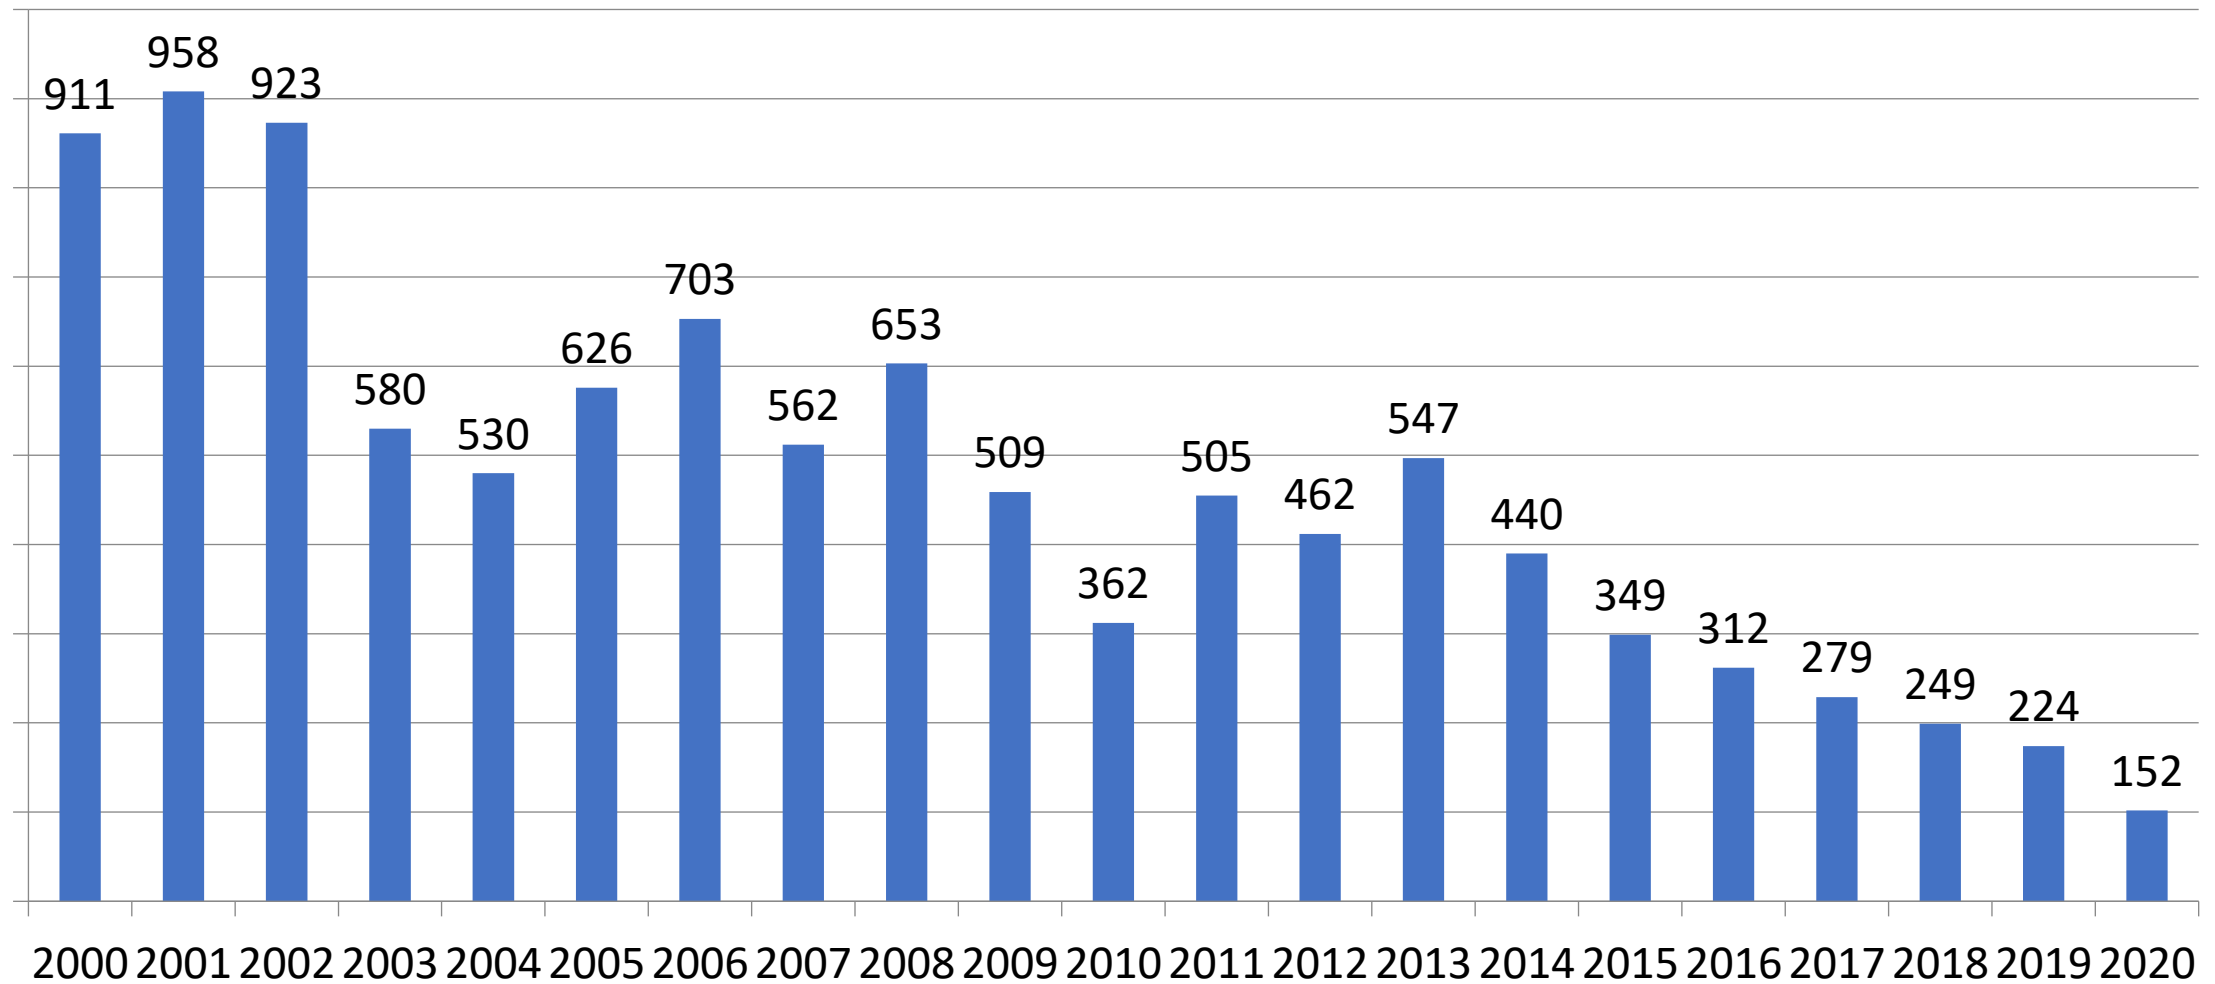

Diefstal uit of aan auto PZ LRH