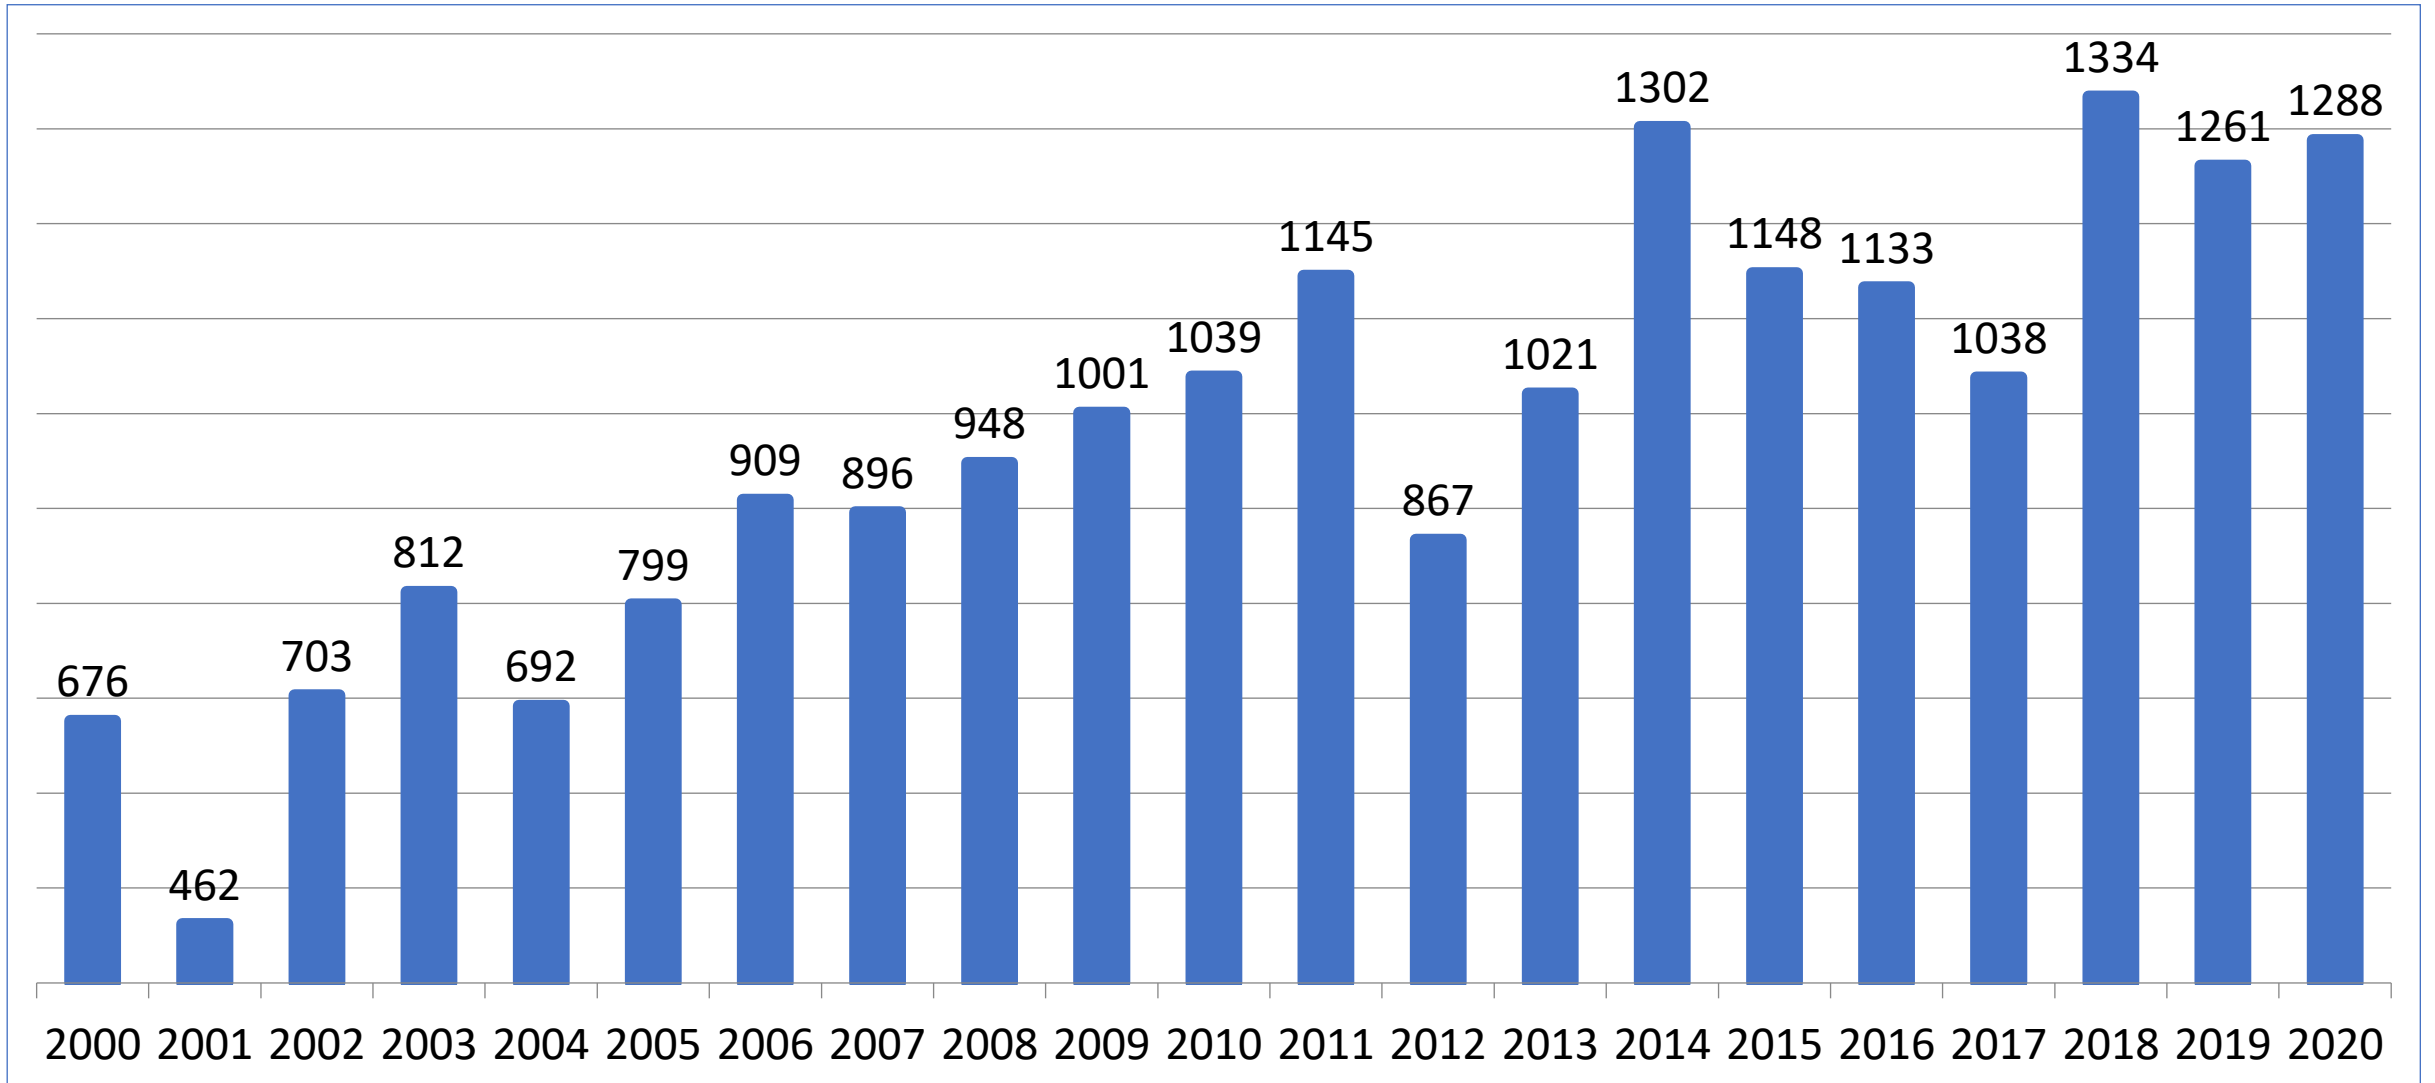

Verdovende middelen PZ LRH