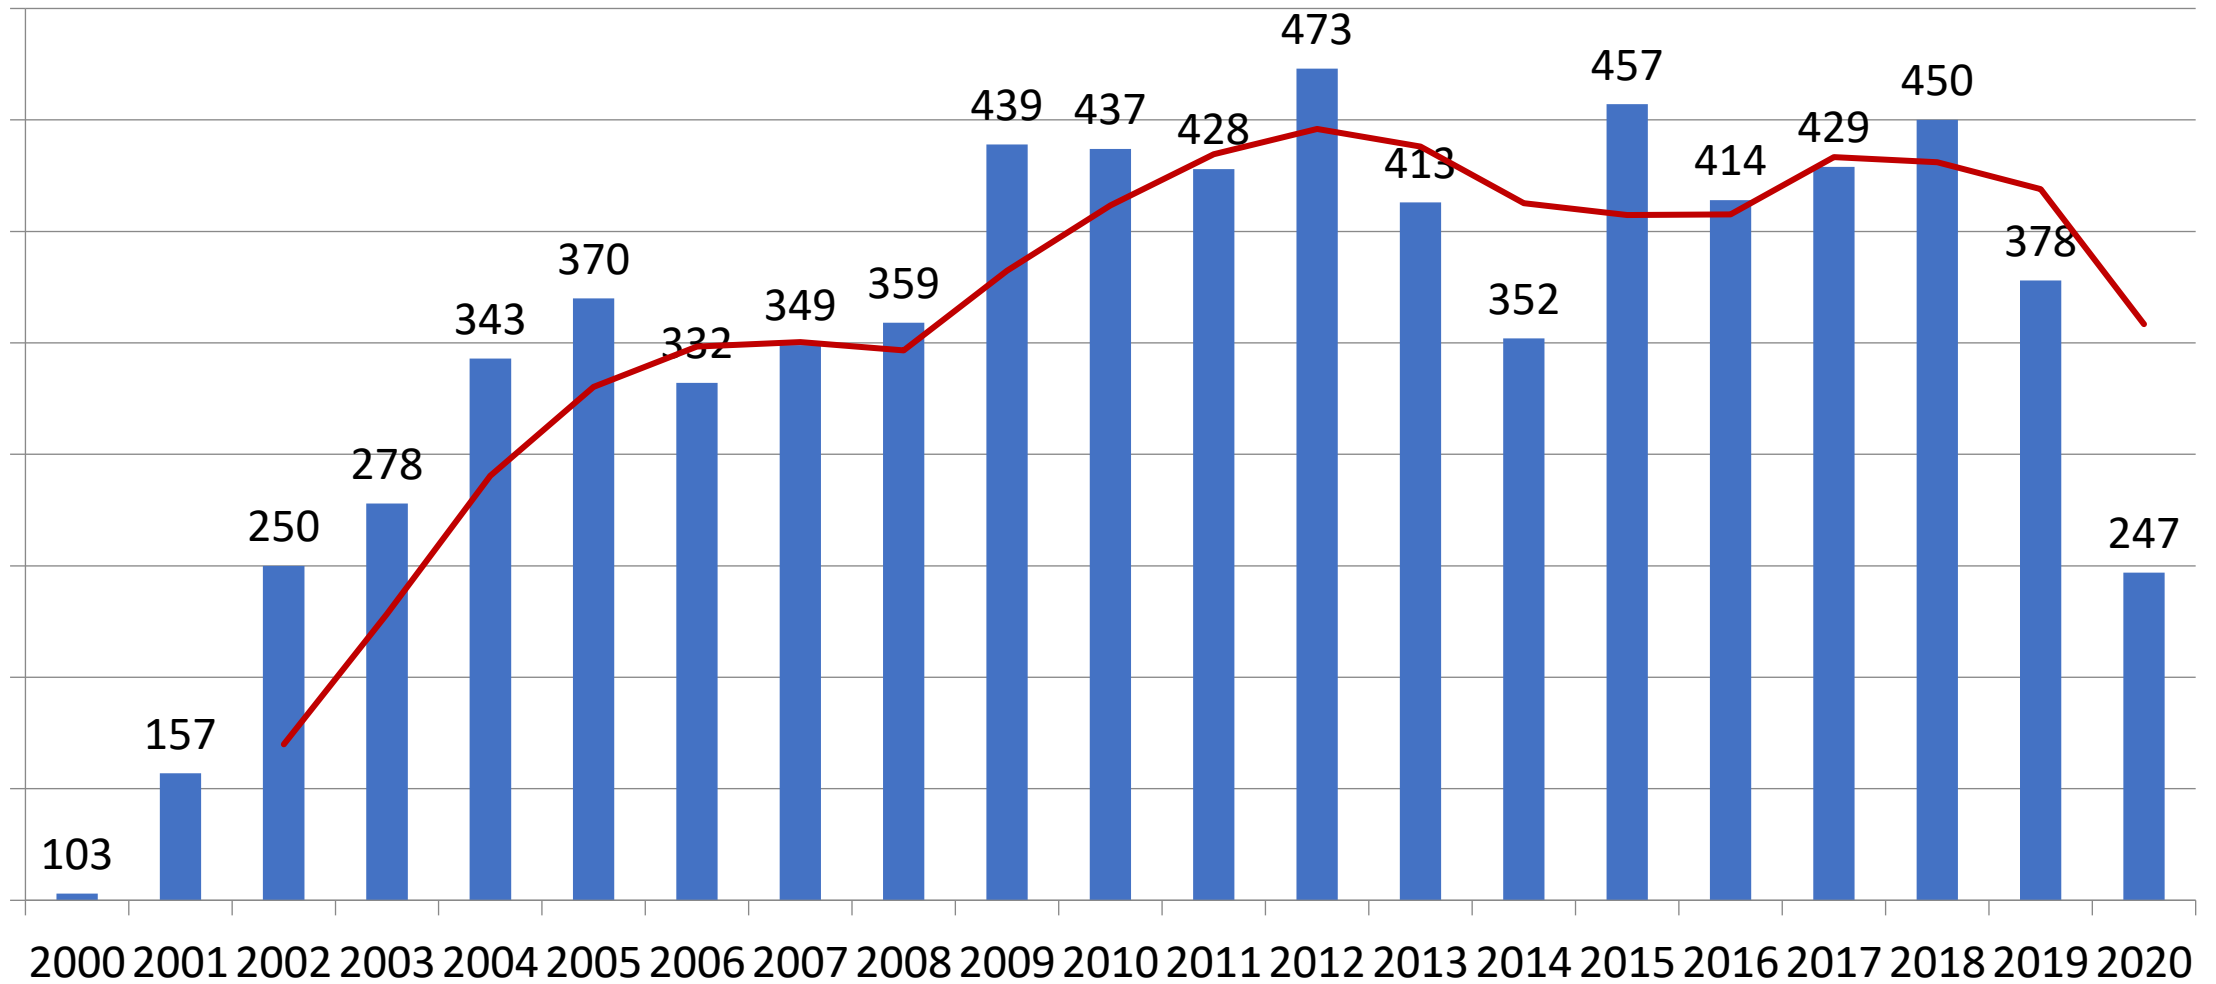

Winkeldiefstal PZ LRH