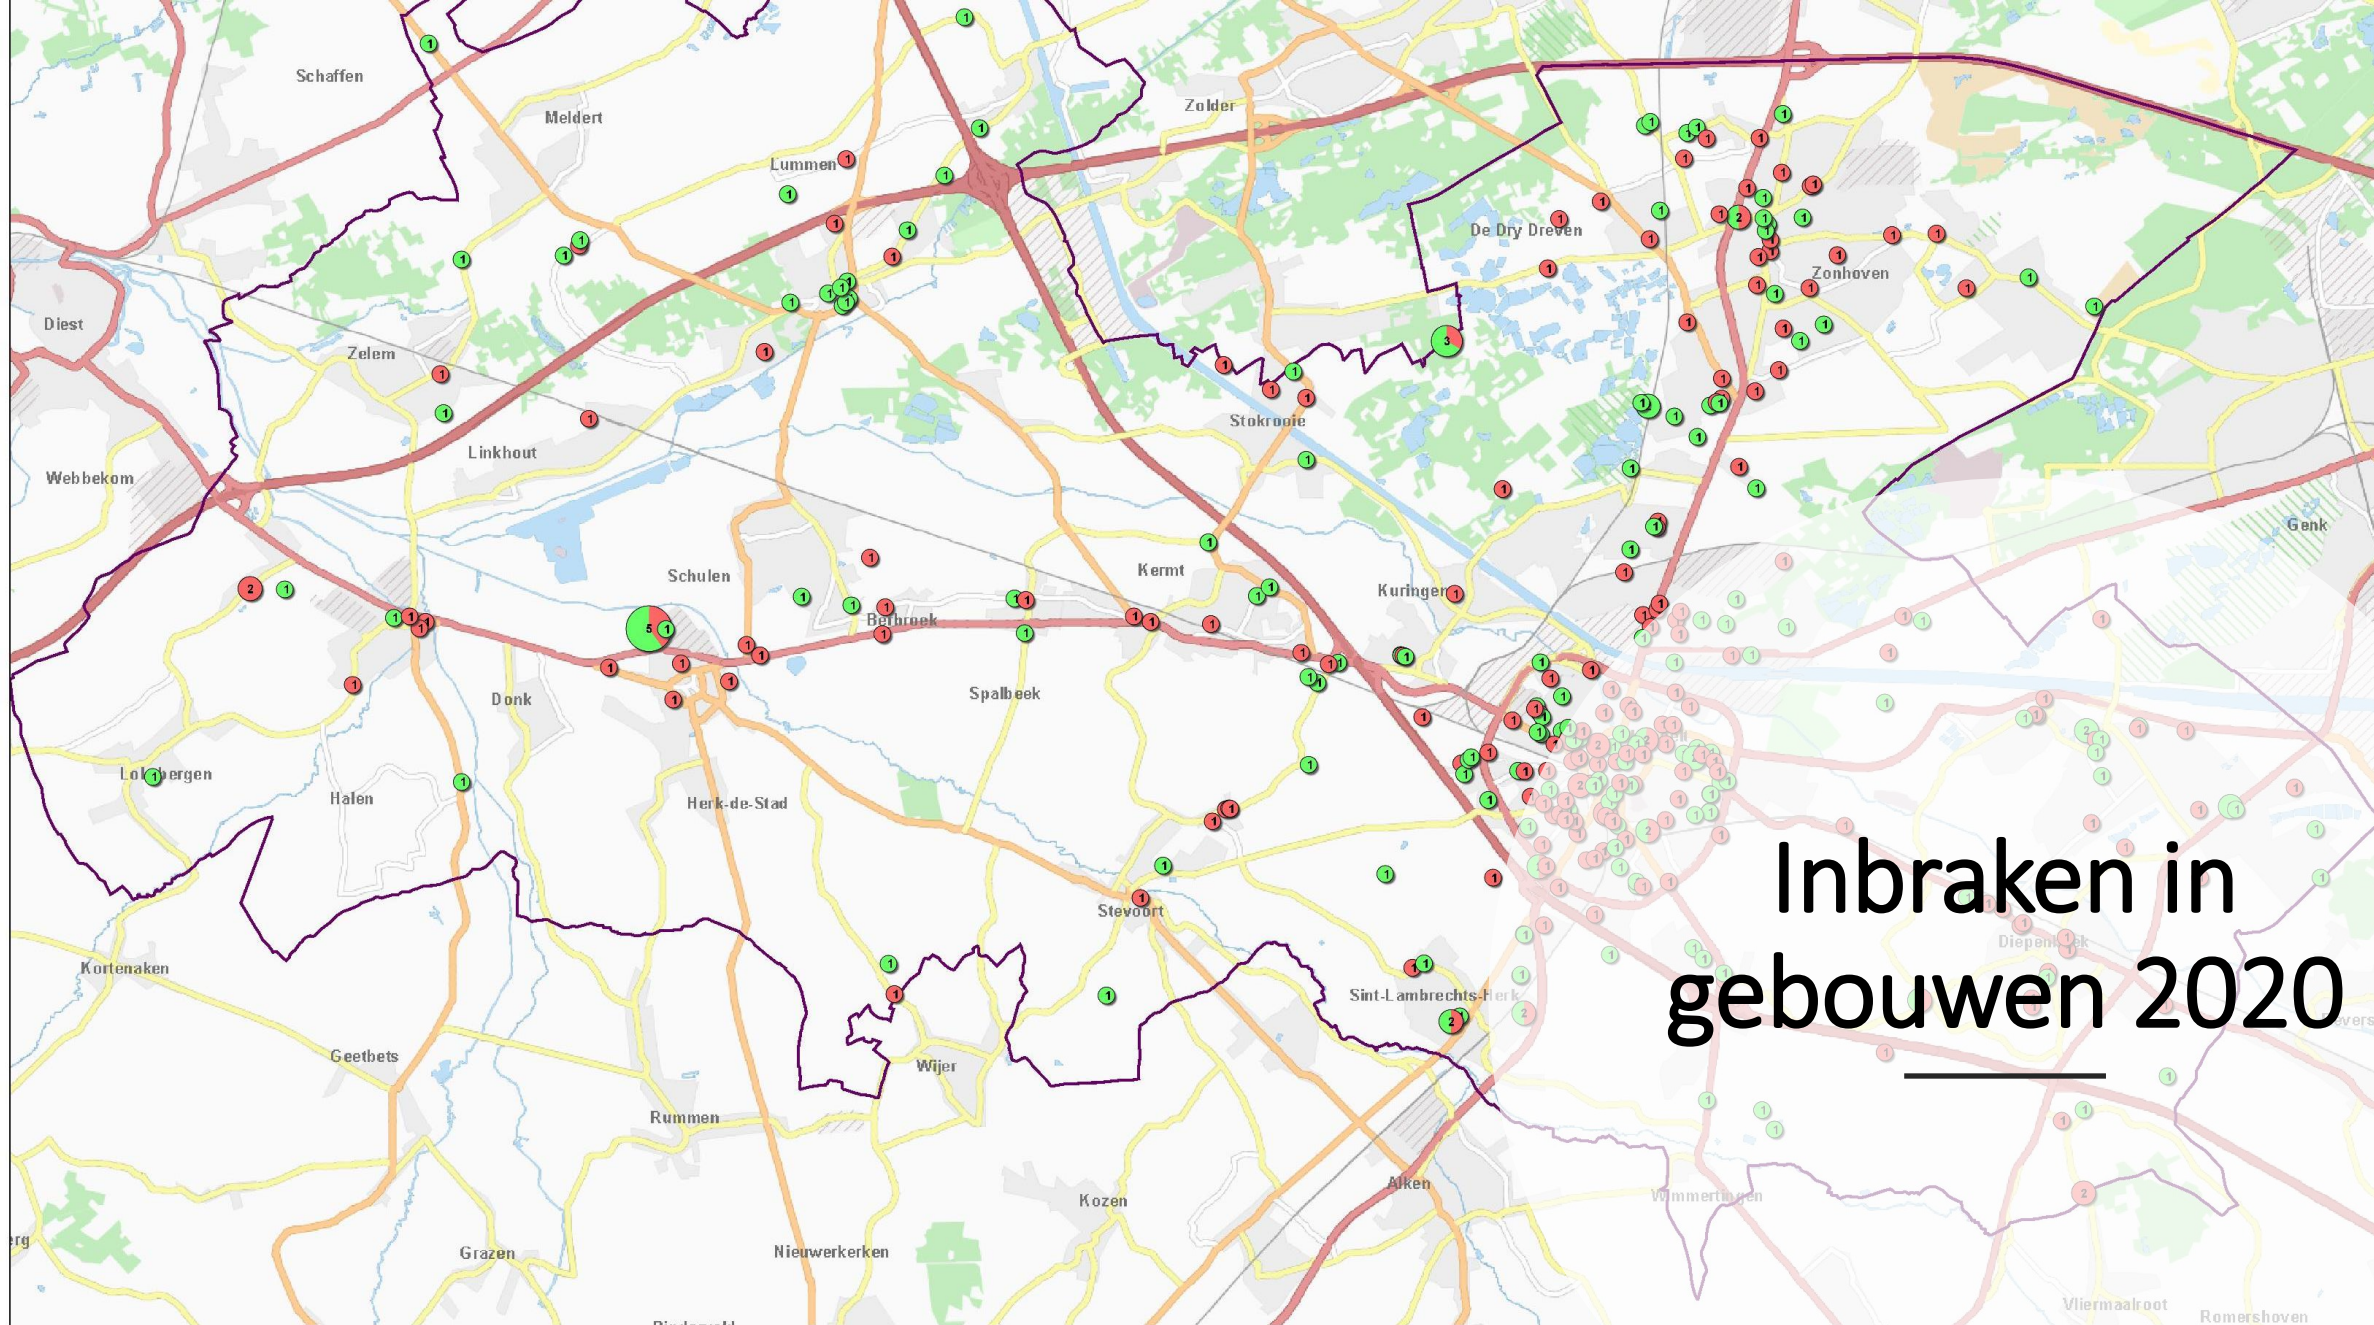

Woninginbraken

Woninginbraak PZ LRH

Inbraken in gebouwen 2020

Woninginbraak PZ LRH (maand)

Bedrijfsinbraak PZ LRH

The background features several overlapping, tilted rectangular shapes in various shades of blue and purple. The largest shape is a light blue rectangle in the upper left. Other shapes in darker blue and purple are scattered around it. In the lower right, there is a large, faint, dark grey graphic that resembles a stylized bar chart or a series of connected shapes.