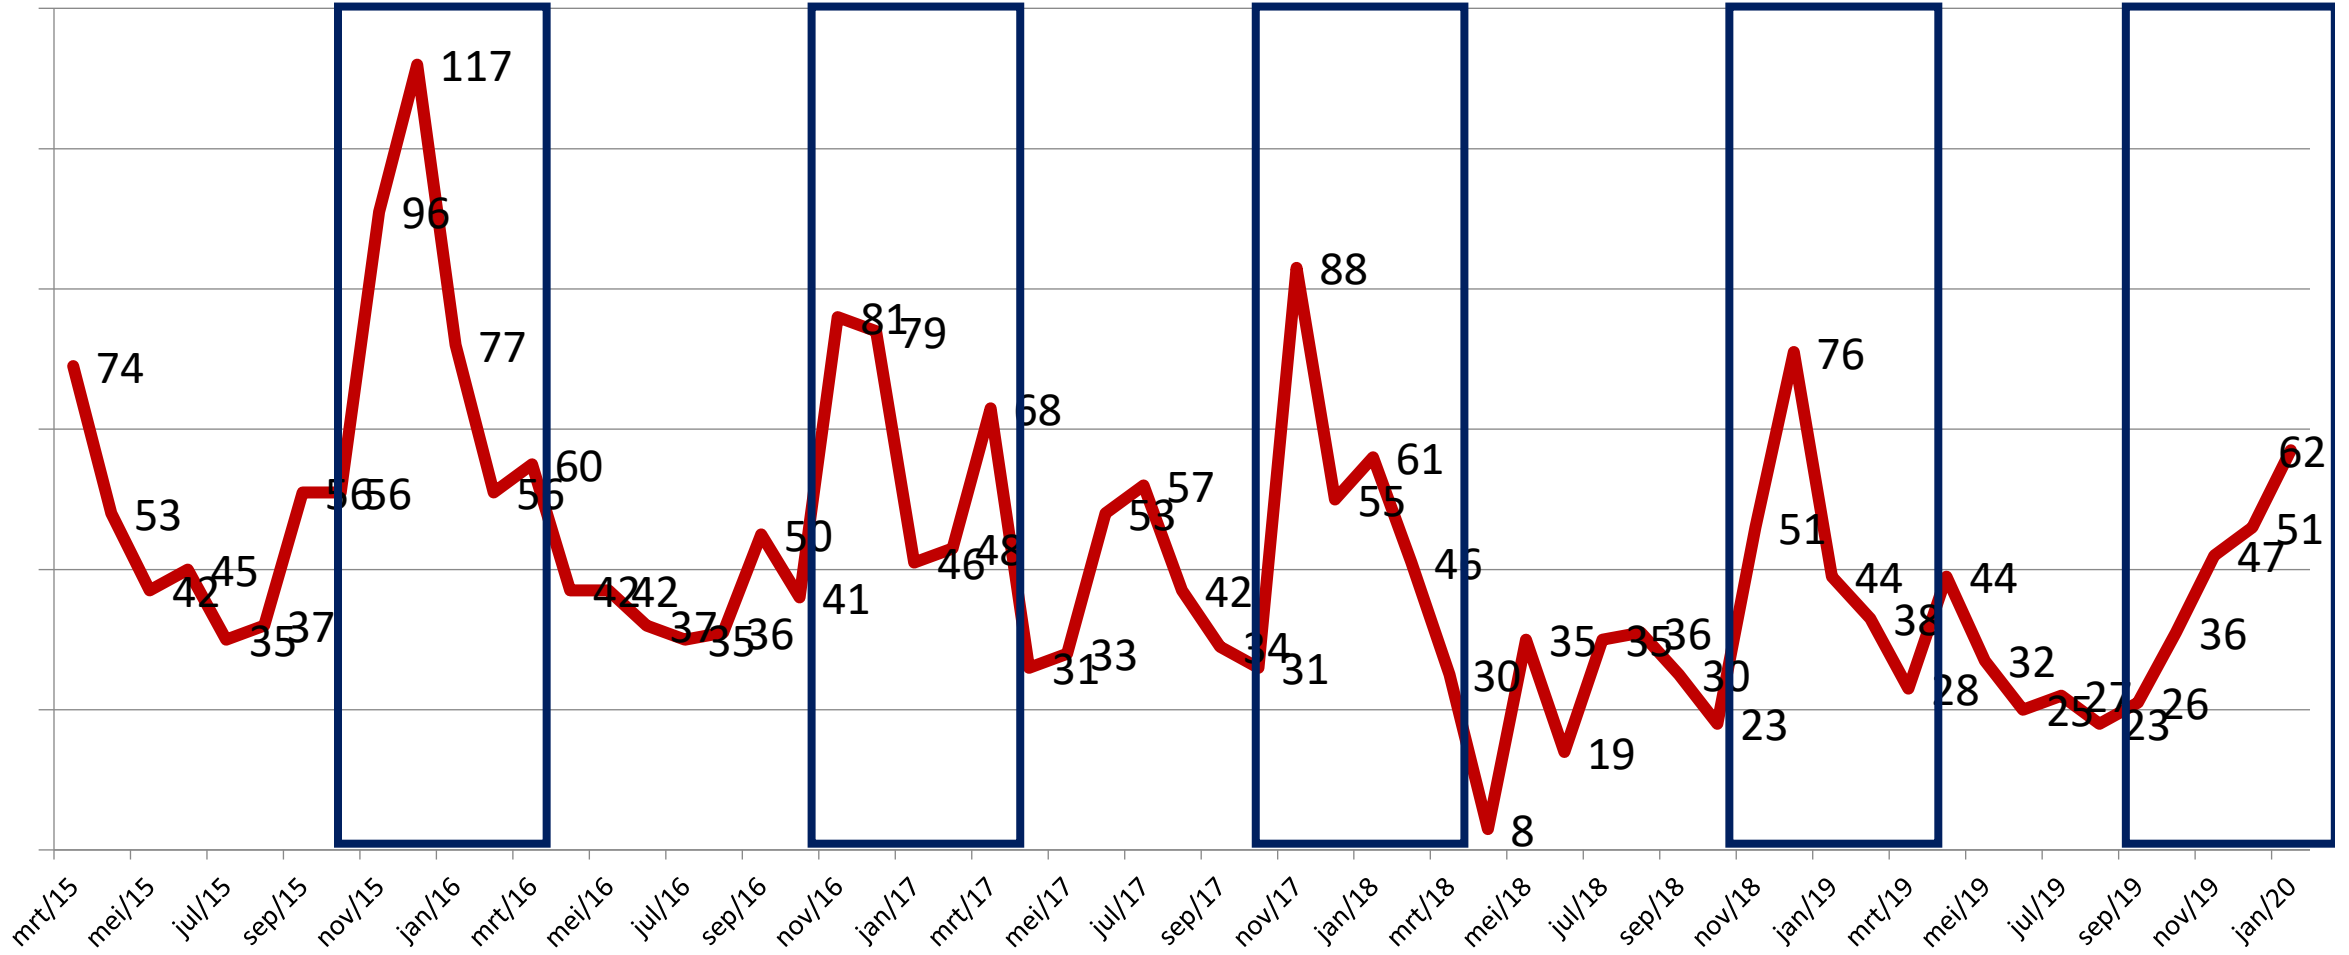

Woninginbraken

Woninginbraak PZ LRH

Inbraken in gebouwen 2020

Woninginbraak PZ LRH (maand)

Bedrijfsinbraak PZ LRH

The background features several overlapping, tilted rectangular shapes in various shades of blue and purple. The largest shape is a light blue rectangle in the upper left. Other shapes in darker blue and purple are scattered around it. In the lower right, there is a large, faint, dark grey graphic that resembles a stylized bar chart or a series of connected shapes.