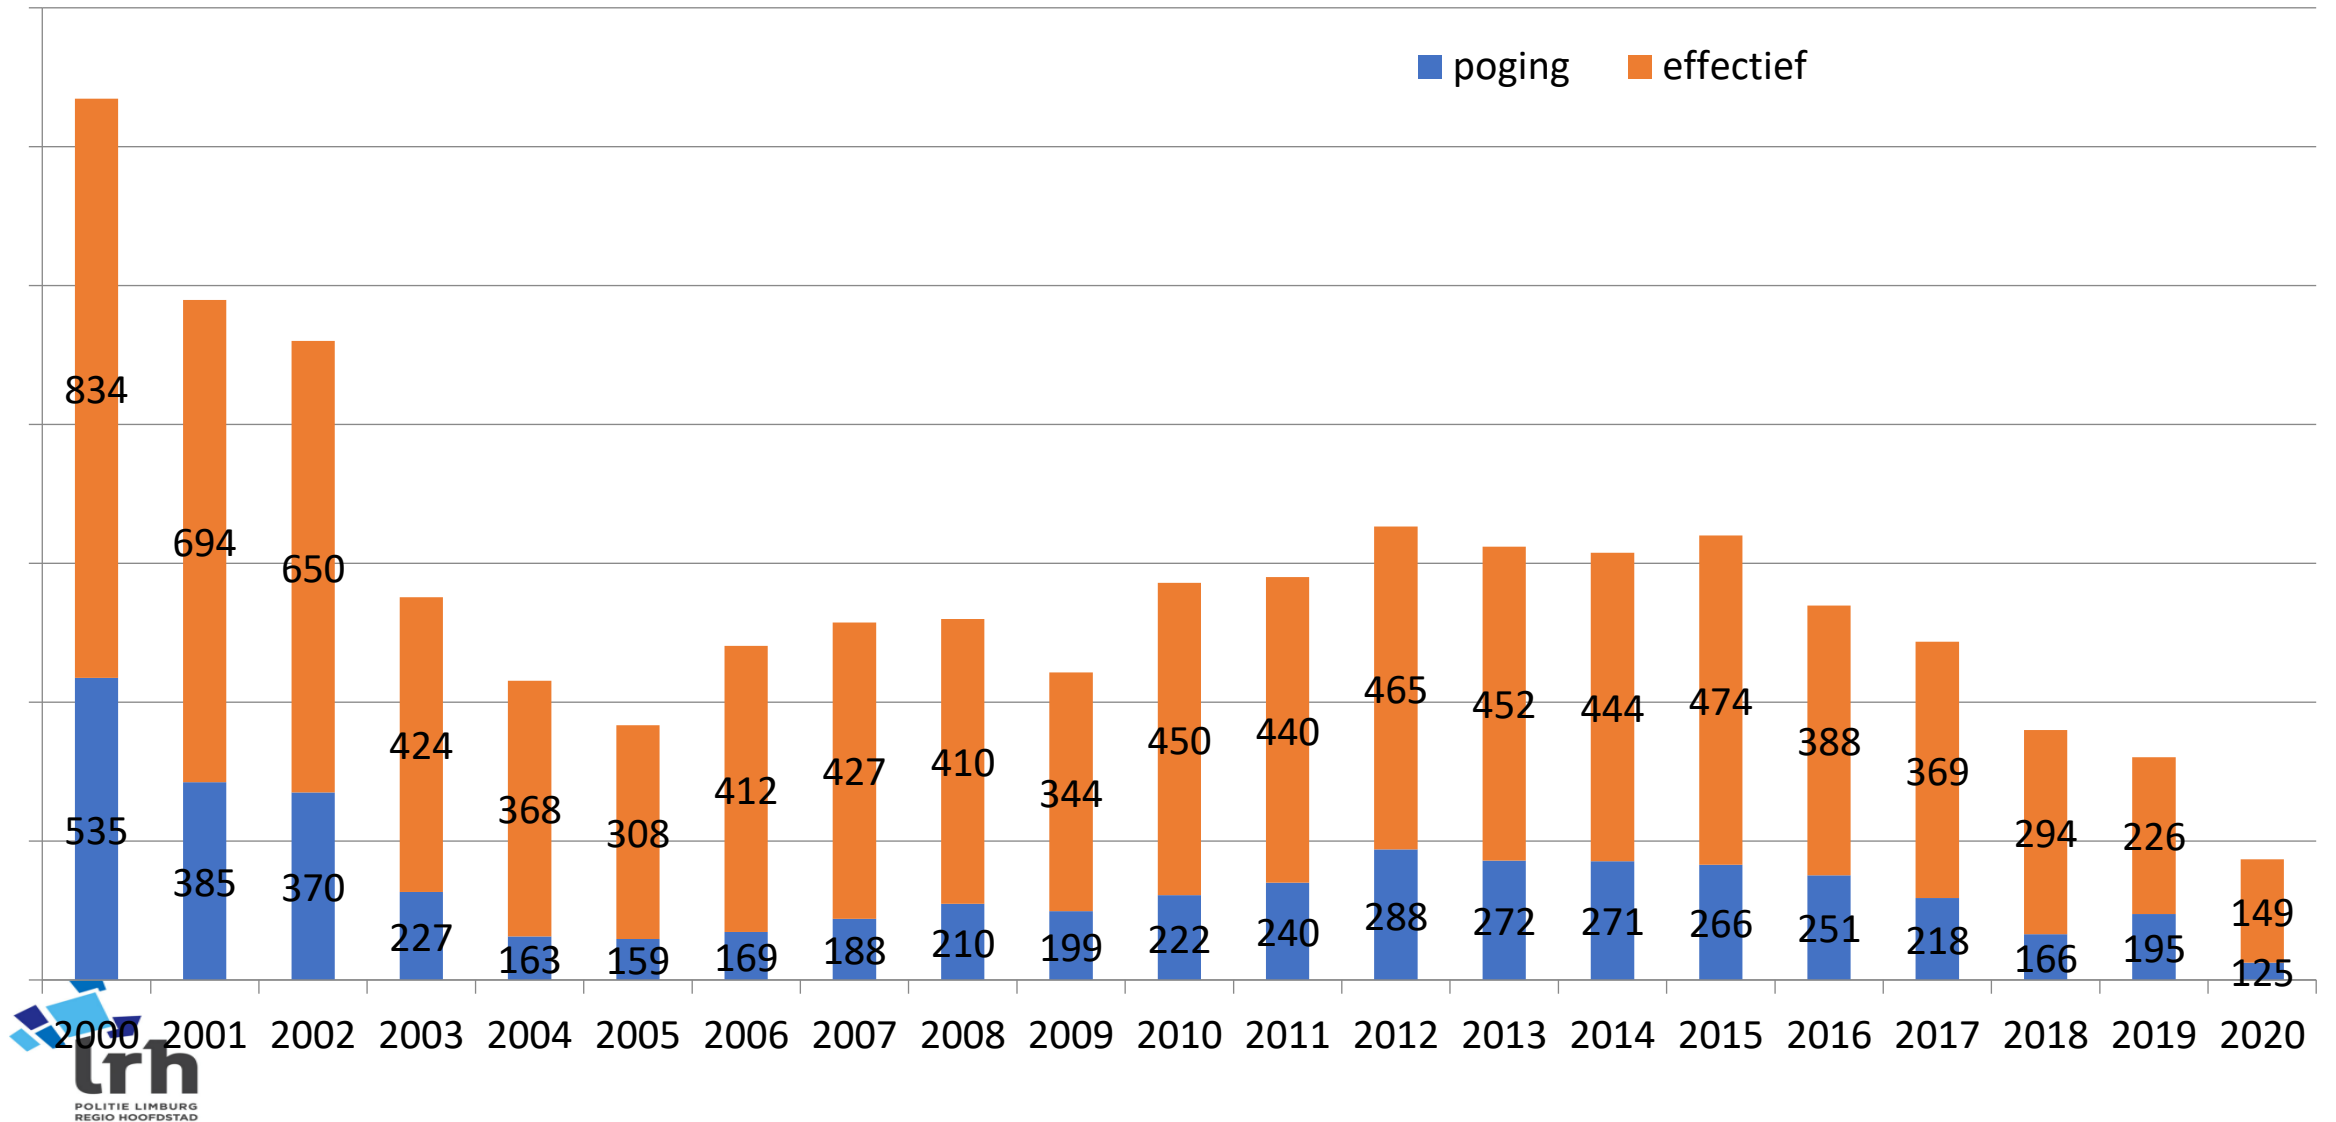

Woninginbraken

Woninginbraak PZ LRH

Inbraken in gebouwen 2020

Woninginbraak PZ LRH (maand)

Bedrijfsinbraak PZ LRH

The background features several overlapping, tilted rectangular shapes in various shades of blue and purple. The largest shape is a light blue rectangle in the upper left. Other shapes in darker blue and purple are scattered around it. In the lower right, there is a large, faint, dark grey graphic that resembles a stylized bar chart or a series of connected shapes.