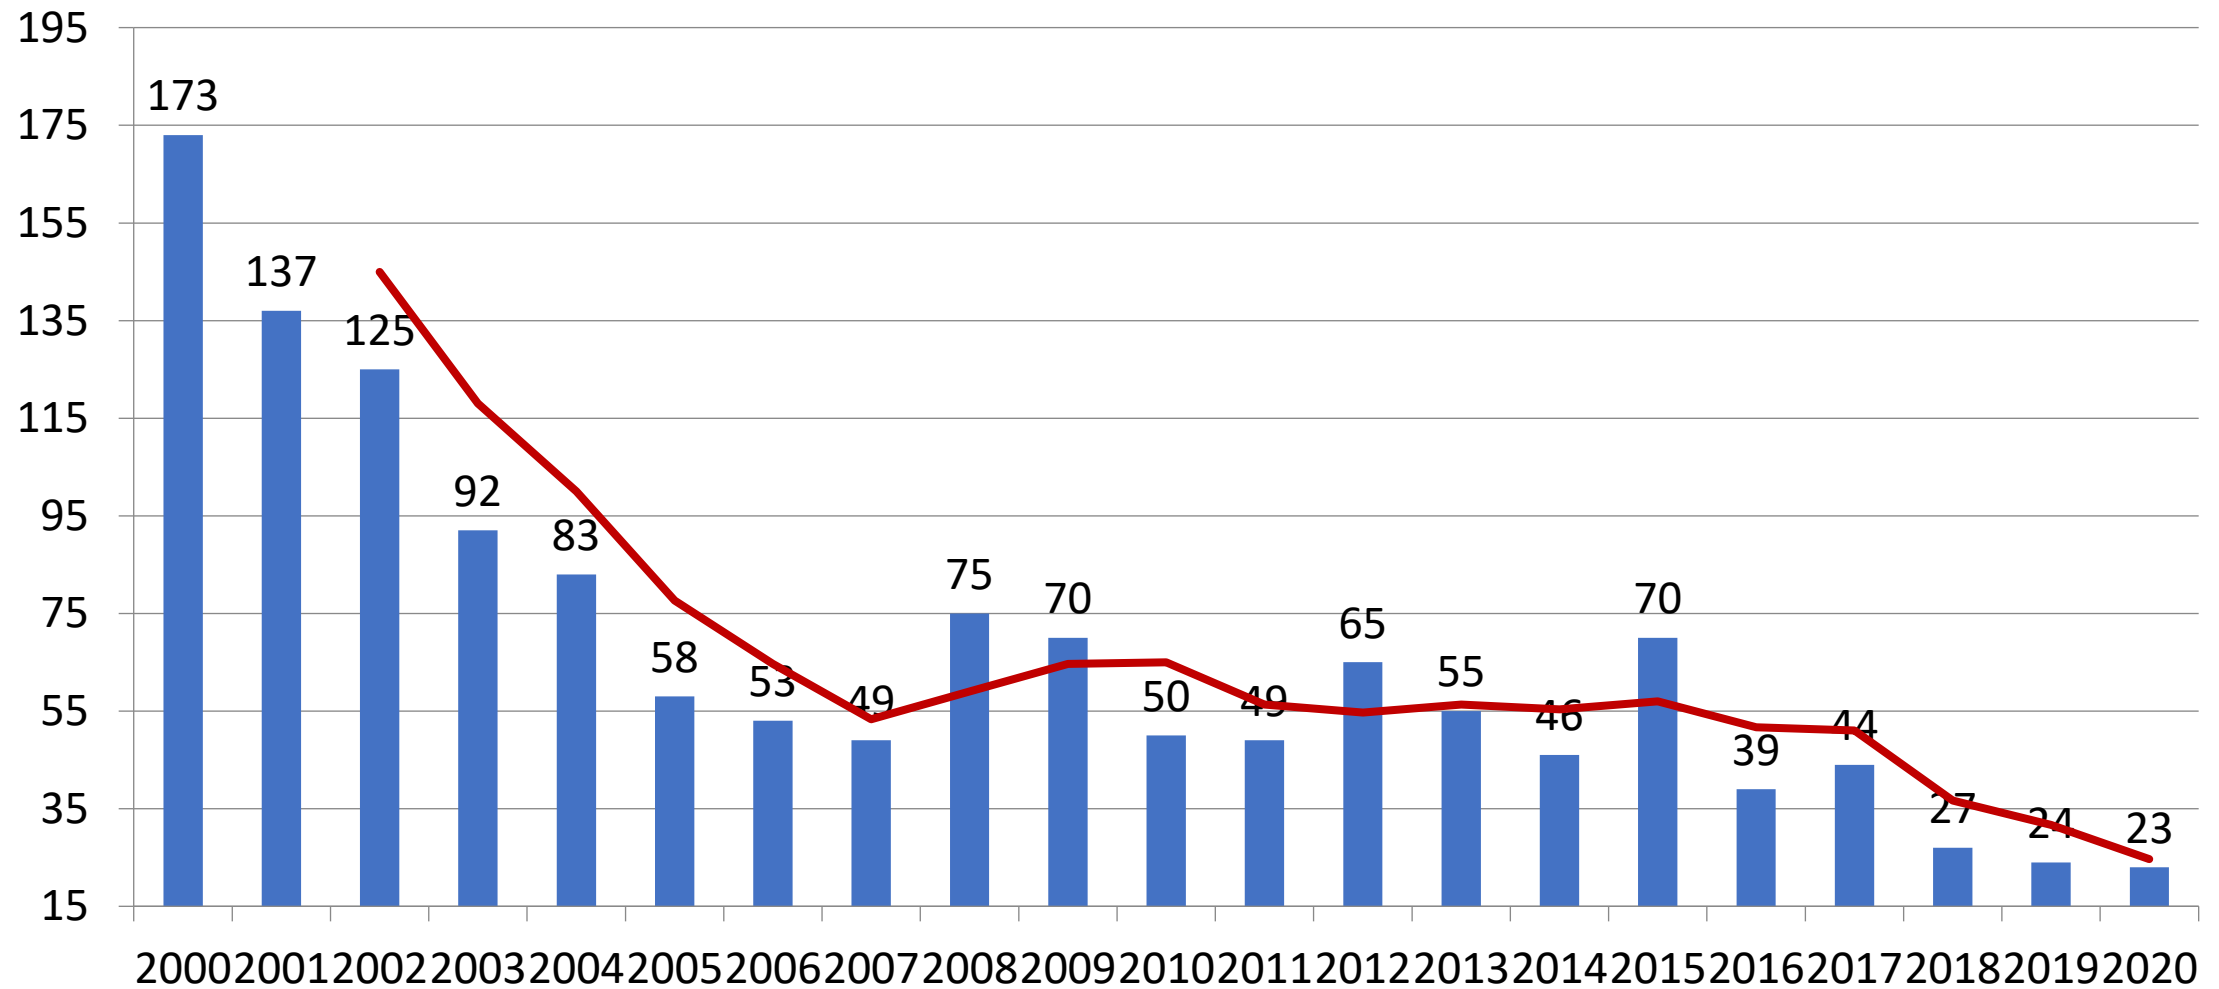

Bromfietsdiefstal PZ LRH