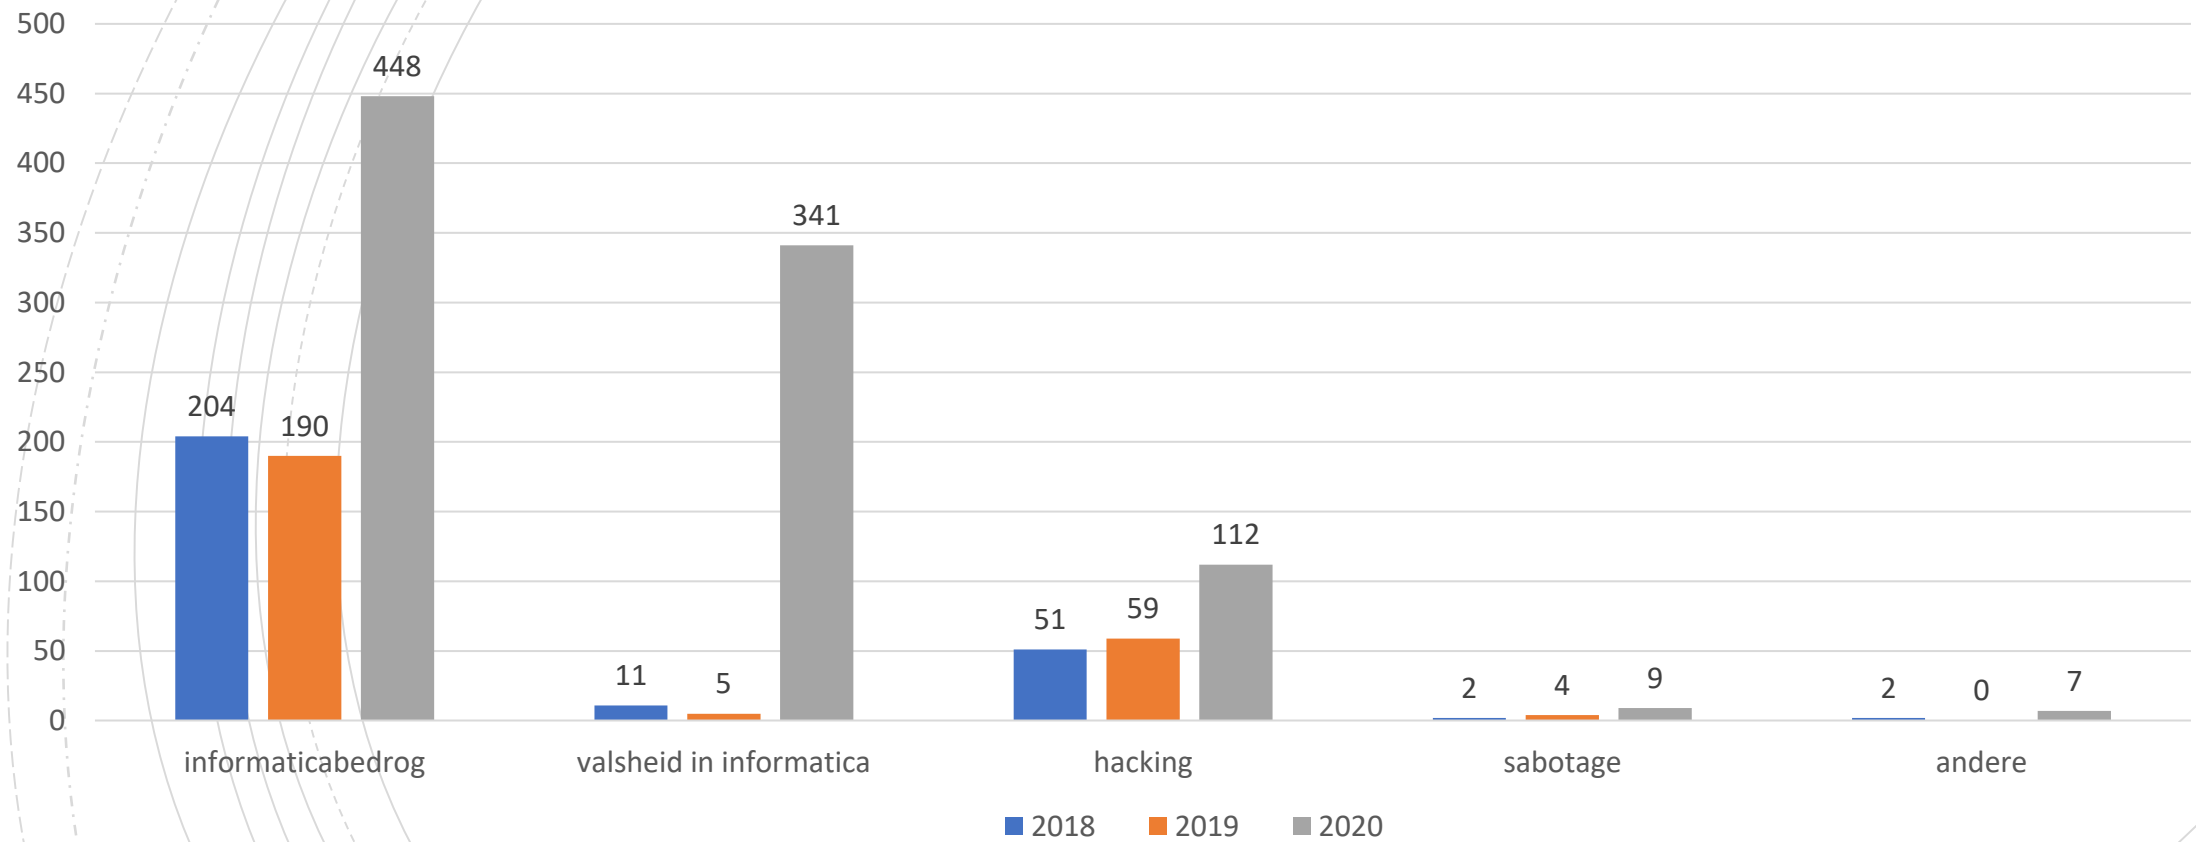

Internetcriminaliteit

The background features several overlapping, tilted rectangular shapes in various shades of blue and purple. The largest shape is a light blue rectangle in the upper left. Other shapes in darker blue and purple are scattered around it. In the lower right, there is a large, faint, dark grey watermark of the letters 'inb' in a stylized font.