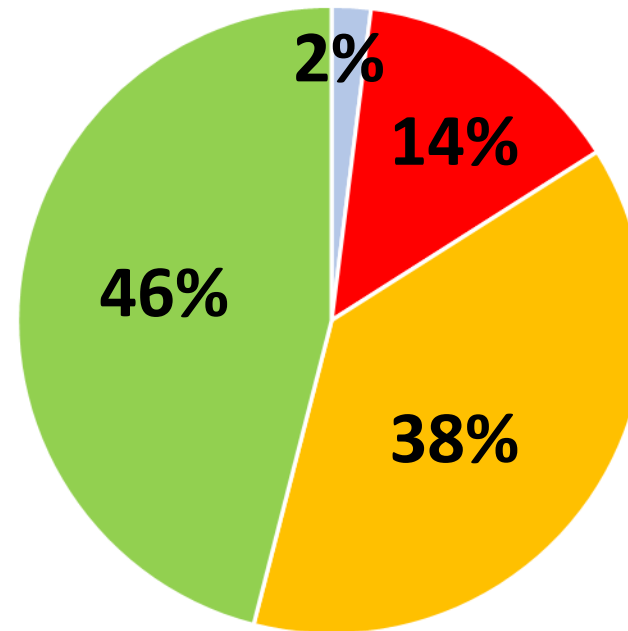

Cijfers 2020 – nieuwe dossiers/gezinnen

TOTAAL = 1243 nieuwe dossiers/gezinnen