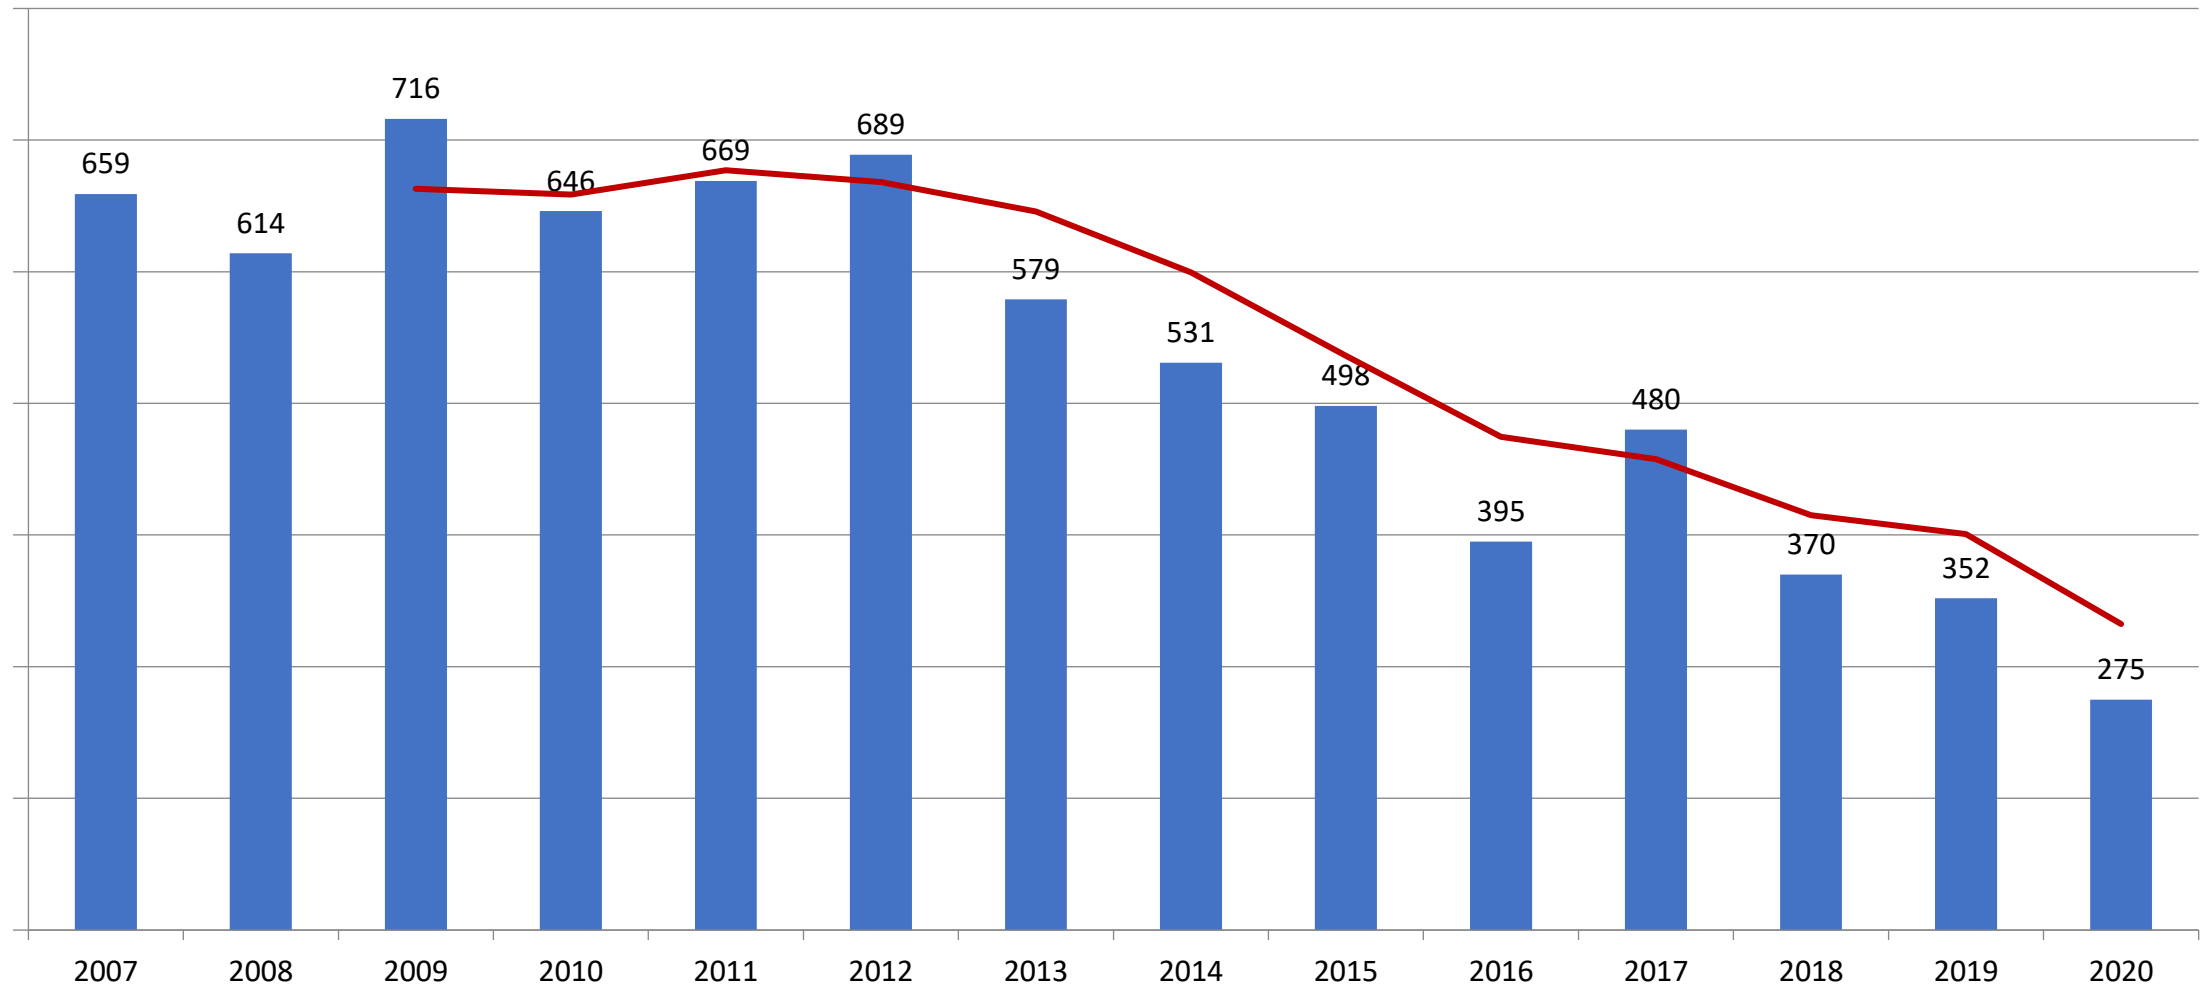

Autocriminaliteit

Autodiefstal PZ LRH

Diefstal uit of aan auto PZ LRH

Beschadiging auto PZ LRH

The background features several overlapping, tilted rectangular and trapezoidal shapes in various shades of blue and purple. The largest shape is a light blue rectangle in the upper left. Other shapes in darker blue and purple are scattered around it. In the lower right, there is a large, faint, dark grey graphic that resembles a stylized 'B' or a similar character.