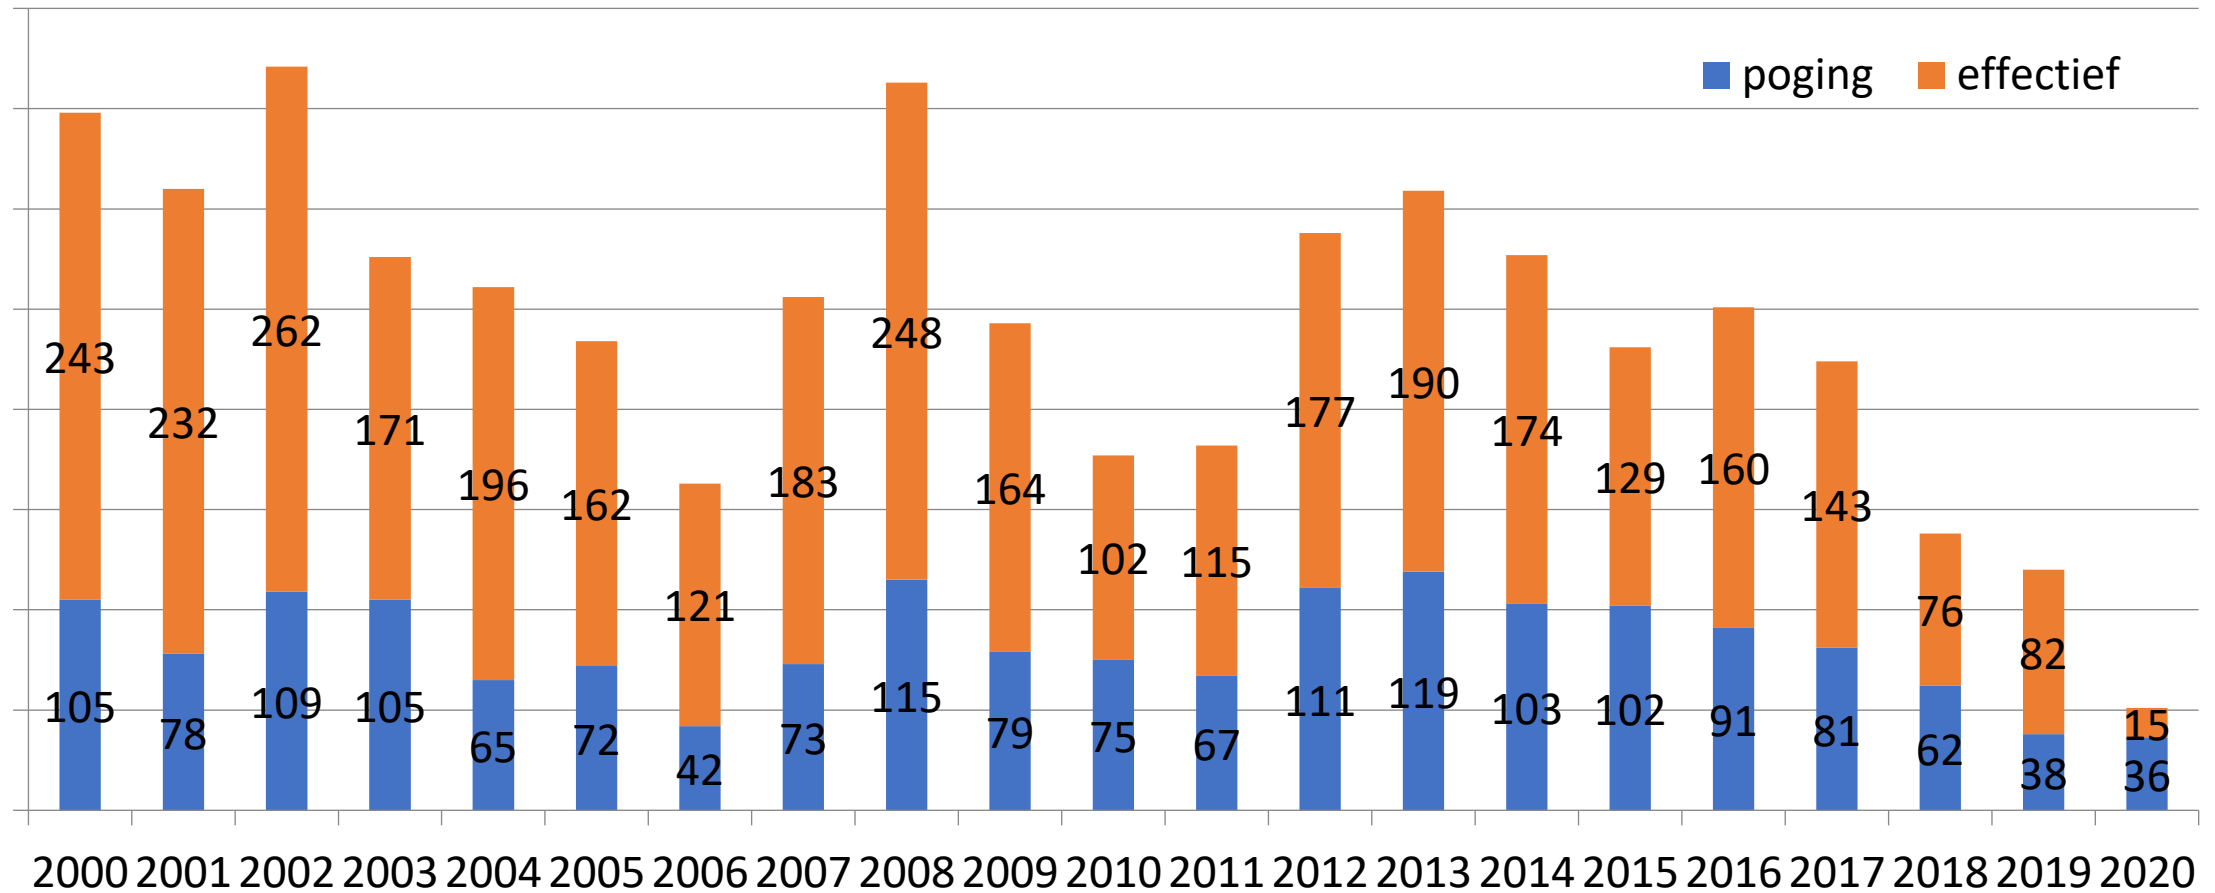

Woninginbraken

Woninginbraak PZ LRH

Inbraken in gebouwen 2020

Woninginbraak PZ LRH (maand)

Bedrijfsinbraak PZ LRH

The background features several overlapping, tilted rectangular shapes in various shades of blue and purple. The largest shape is a light blue rectangle in the upper left. Other shapes in darker blue and purple are scattered around it. In the lower right, there is a large, faint, dark grey graphic that resembles a stylized bar chart or a series of connected shapes.

Zakkenrollerij

Zakkenrollerij PZ LRH

The background features several overlapping, tilted rectangular shapes in various shades of blue and purple. The largest shape is a light blue rectangle in the upper left. Other shapes in darker blue and purple are scattered around it. In the lower right, the word 'Winkeldiefstal' is written in a large, bold, white sans-serif font. The overall aesthetic is modern and minimalist.